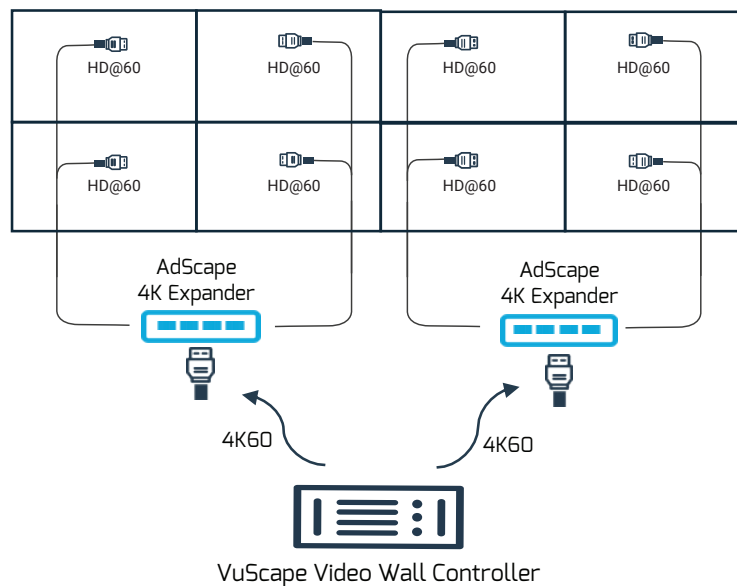

## AdScape-HDMI & AdScape-DP 4K Expanders

AdScape 4K Expander

### 4K Expanders for PAK & VuScape Processors

AdScape-HDMI and AdScape-DP are expansion boxes for the VuScape Video Wall Controllers, to expand a 4K output image to 4x 1080p displays. AdScape is ideal for large video walls and can be mounted behind the display wall to reduce cabling costs. Multiple boxes can be connected to a single 24x 4K output VuScape controller to expand the number of outputs to 96x 1080p displays.

Plug and play with default output arrangement of 2x2 set for the most common scenarios. Output arrangement can be set from the front panel to additional simple arrangements: 2x1, 1x2, 2x2, 3x1, 1x3, 4x1, 1x4 in both portrait and landscape. Manage multiple AdScape units over the network with the AdScape Configurator software to customize output arrangements in mixed resolutions and bezel management.

### Features

- ✓ Ultra-fast scaling process with latency at a fraction of a frame
- ✓ 4K60 capable
- ✓ HDCP supported
- ✓ Flexible with customizable output arrangements and resolutions
- ✓ Output rotation supported in 90 degree steps
- ✓ Bezel compensation and overlap
- ✓ Embedded audio passthrough
- ✓ Front panel button for easy set up
- ✓ Powered by VuTrex™ technology.